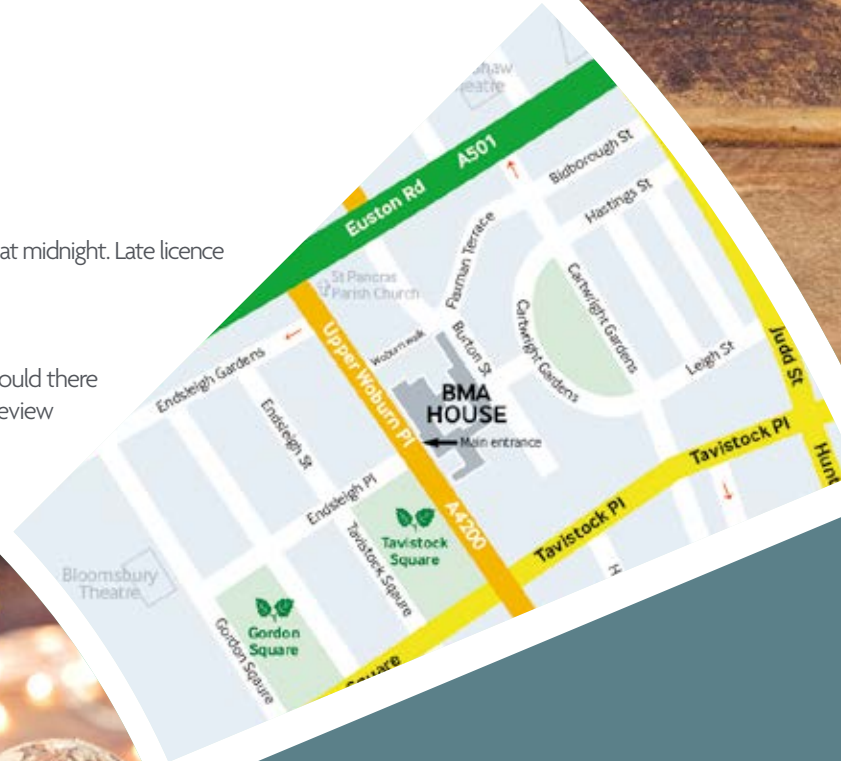

How to find us

Location

British Medical Association, BMA House, Tavistock Square, London, WC1H 9JP
Opposite Tavistock Square, on Upper Woburn Place

Tube

Euston (6 minutes walk) **St Pancras** (12 minutes walk)

SatNav Post Code

Taxis to come to front of the building **WC1H 9JZ**

Finish time

Last drinks at 23:00hrs lights up at 23:30hrs venue closes at midnight. Late licence
£300 +VAT per hour up to a maximum of 01:00hrs

Access for organisers

Our standard offer is access from 17:30hrs, however should there be availability nearer to the date of the party, we will review the option to offer earlier access complimentary

The Events Team

Our events team are ready to hear from you.

Call us now on **020 7874 7020**